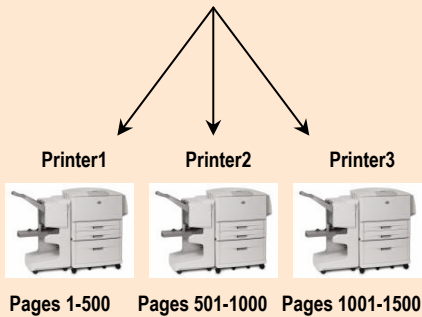

Automatic redirection without page loss

1,500 page print job sent to ClusterQue and split between 3 printers .

Print job completed

ERROR after page 647

Print job completed

After user-defined timeout, ClusterQue automatically re-routes the unprinted pages of the print job.